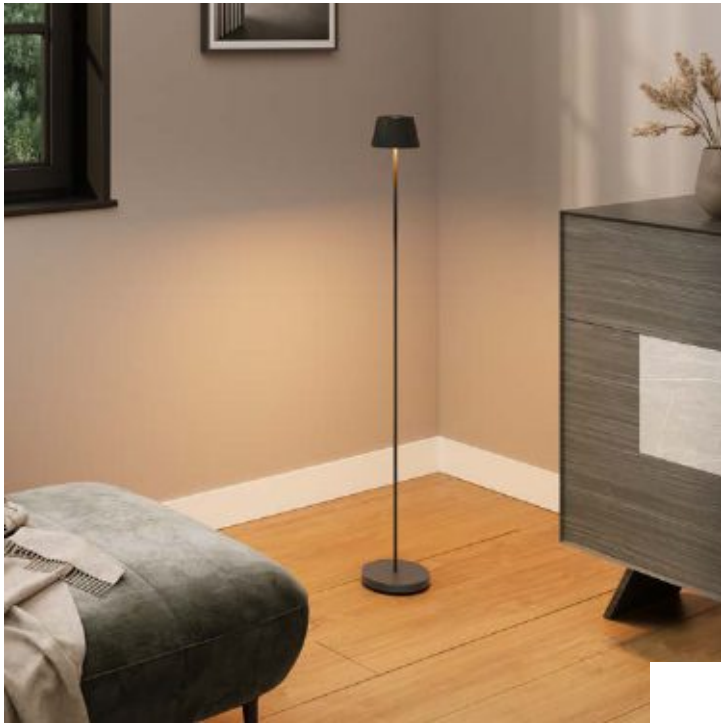

indoor & outdoor floor lamp, aluminum, dimmable, rechargeable cordless lithium technology, total luminous time max. 62 hr., 2 light settings (2700K & 3000K), charging station, 3,5 Watt, LED, 370lm, IP65, H 120 cm, Ø 11 cm

indoor & outdoor table lamp, aluminum, dimmable, rechargeable cordless lithium technology, total luminous time max. 79 hr., 2 light settings (2700K & 3000K), charging station, 2,2 Watt, LED, 250lm, IP65, H 20 cm, Ø 11 cm