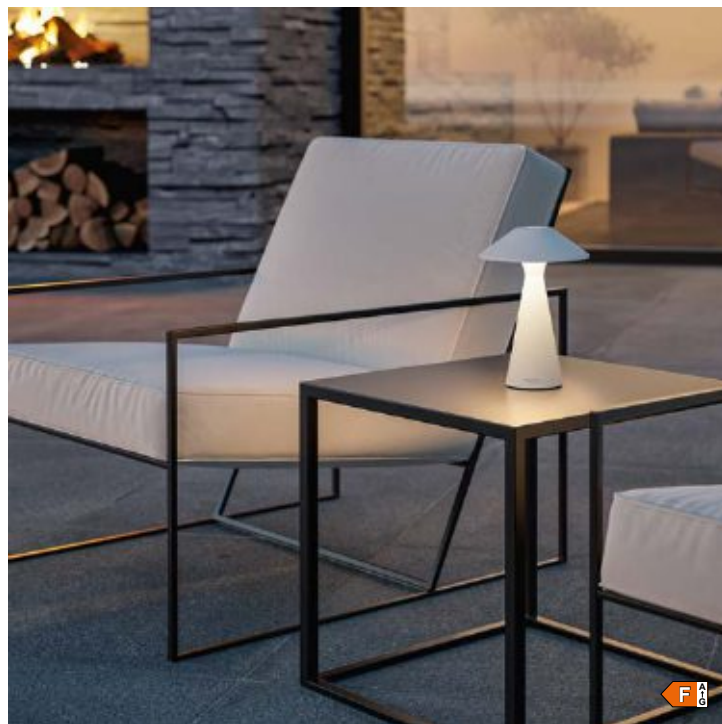

F A G

Can also be used hanging thanks to the practical hook

indoor & outdoor table lamp, aluminum, dimmable, rechargeable cordless lithium technology, total luminous time max. 78 hr., 2 light settings (2700K & 3000K), charging cable, height-adjustable, magnetic base, stable hook, 2,5 Watt, LED, 238lm, IP65, H 36 cm, Ø 11 cm