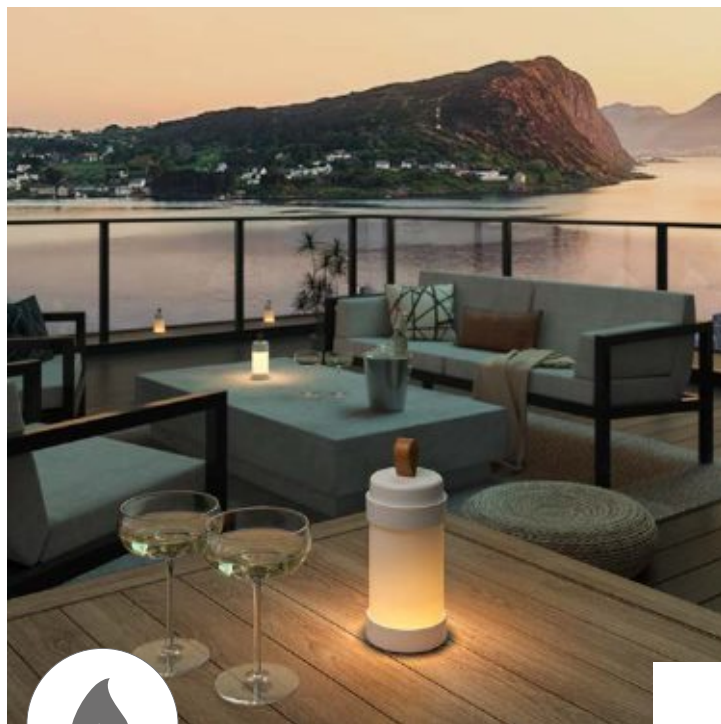

with candlelight function