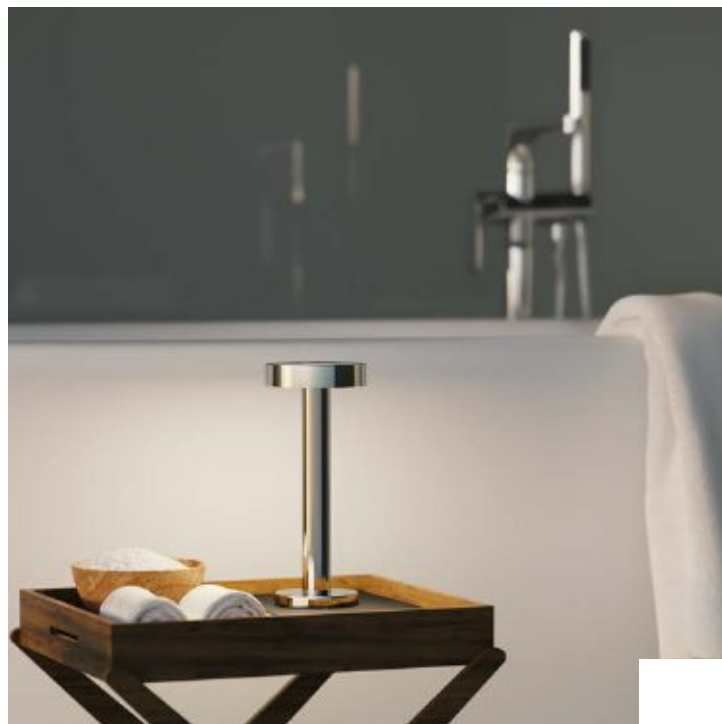

indoor & outdoor table lamp, aluminum, dimmable, rechargeable luminous time 8-90h, 2 light settings (2200K & 3000K), charging station 2,5 Watt, LED, 225lm, IP65, H 23 cm, Ø 6 cm

indoor & outdoor table lamp, aluminum, dimmable, rechargeable cordless lithium technology, total luminous time max. 78 hr., 2 light settings (2700K & 3000K), charging station, 2,5 Watt, LED, 234lm, IP65, H 24 cm, Ø 16 cm

indoor & outdoor table lamp, aluminum, dimmable, rechargeable cordless lithium technology, total luminous time max. 78 hr., 2 light settings (2700K & 3000K), charging station, 2,5 Watt, LED, 247lm, IP65, H 22 cm, Ø 9 cm