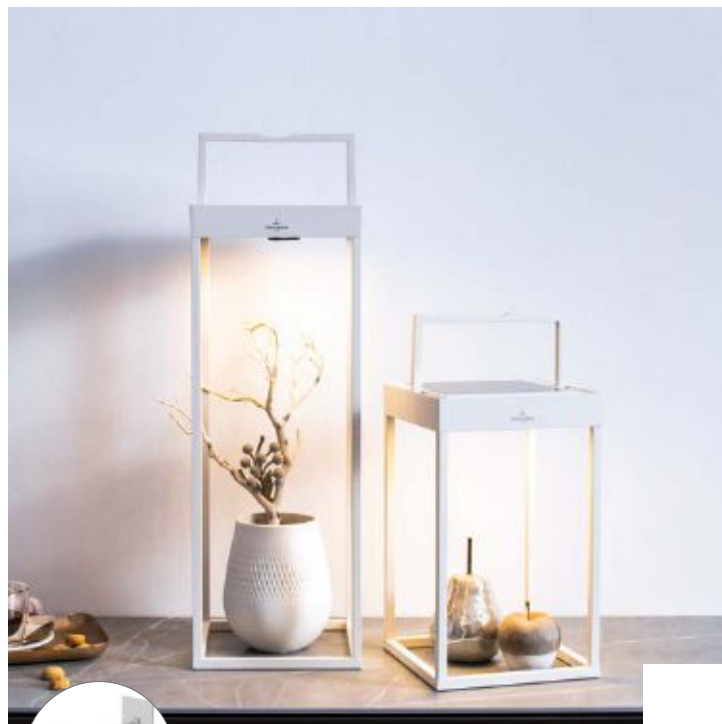

Indoor & outdoor light, aluminum, dimmable, rechargeable cordless lithium technology, total luminous time max. 42 hr., 2 light settings (2700 & 3000K), charging station, 2,5 Watt, LED, 228lm, IP65, H 33 cm | H 50 cm, Ø 22,5 cm

Indoor & outdoor light, aluminum, dimmable, rechargeable cordless lithium technology, total luminous time max. 48 hr., 2 light settings (2700K & 3000K), twilight sensor, hybrid charging technology: solar & USB, 2,2 Watt, LED, 220lm, IP65, H 30 cm | H 50 cm, W 18,5 cm, D 18,5 cm