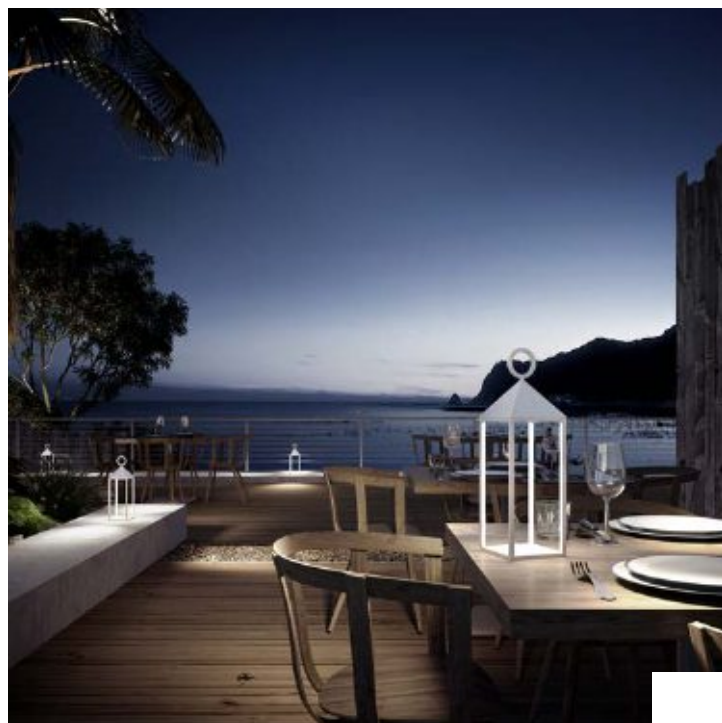

Indoor & outdoor light, aluminum, glass white, dimmable, rechargeable cordless lithium technology, total luminous time max. 82 hr., 3 light settings (2700K & 3000K & 4000K), 7 RGB-colours, charging station, 3,5 Watt, LED, 340lm, IP65, H 36 cm, top: Ø 11 cm, bottom: Ø 21,5 cm

Indoor & outdoor light, aluminum, dimmable, rechargeable cordless lithium technology, total luminous time max. 24 hr., 3000K, charging station, 2,2 Watt, LED, 220lm, IP54, H 47/67 cm, W 14 cm, D 14 cm