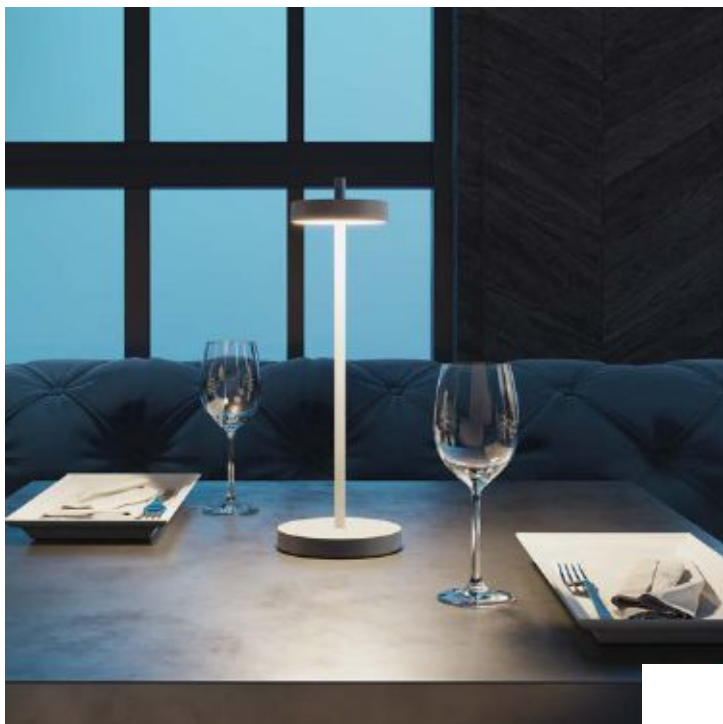

indoor & outdoor table lamp, aluminum, dimmable, rechargeable cordless lithium technology, total luminous time max. 76 hr., light settings continuously adjustable (2700K-4000K), magnetic charging cable, 3,5 Watt, LED, 336lm, IP54, H 34 cm, Ø 11,5 cm

indoor & outdoor table lamp, aluminum, dimmable, rechargeable cordless lithium technology, total luminous time max. 75 hr., 2 light settings (2700K & 3000K), swivelling shade, charging station, 2,5 Watt, LED, 245lm, IP65, H 21 cm, Ø 13,5 cm