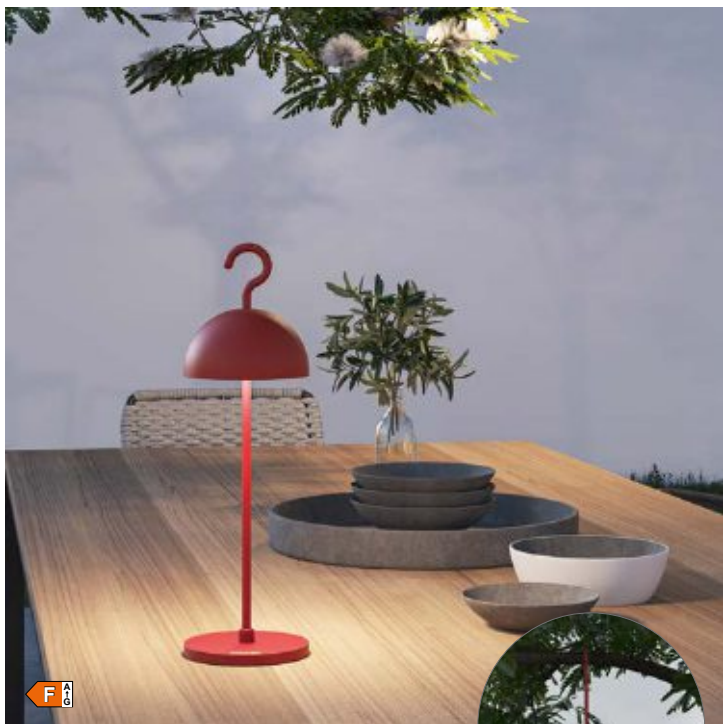

F A G

Can also be used hanging thanks to the practical hook