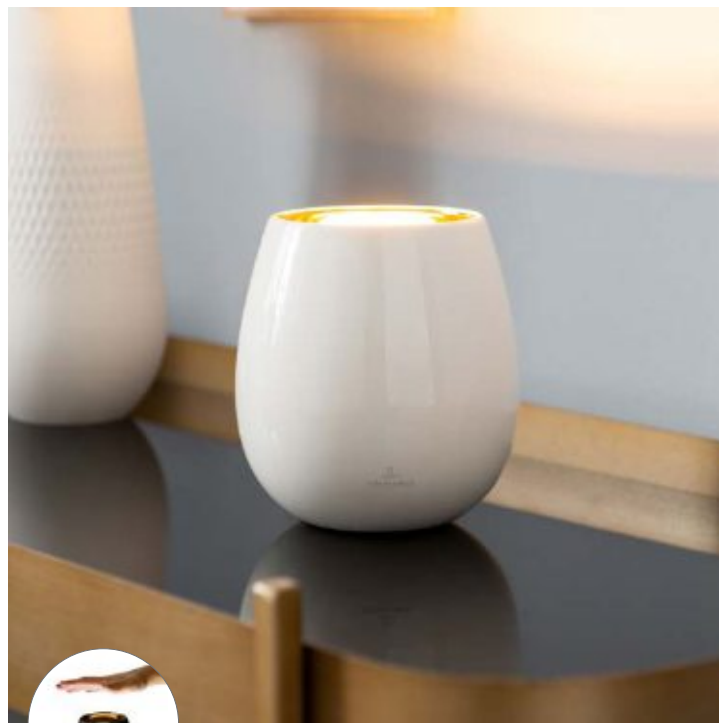

gesture control