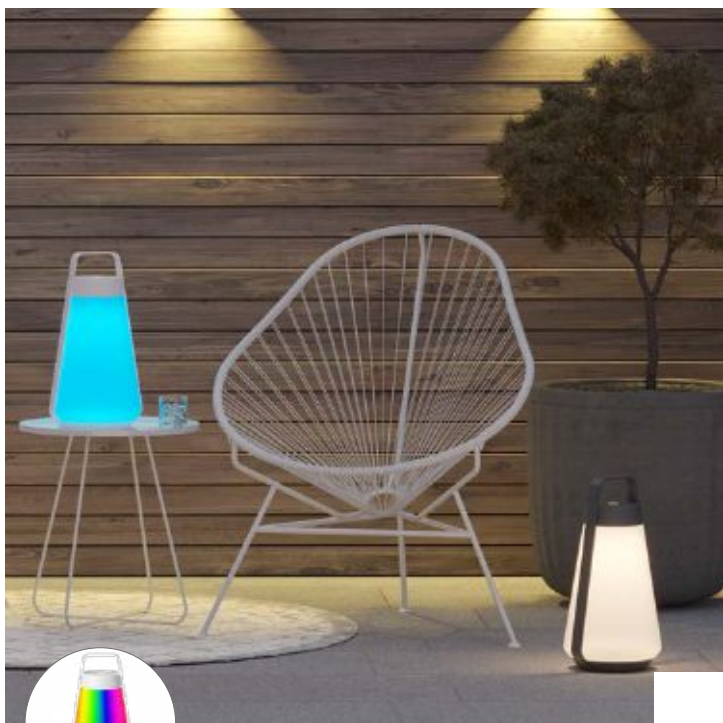

RGBW-functie