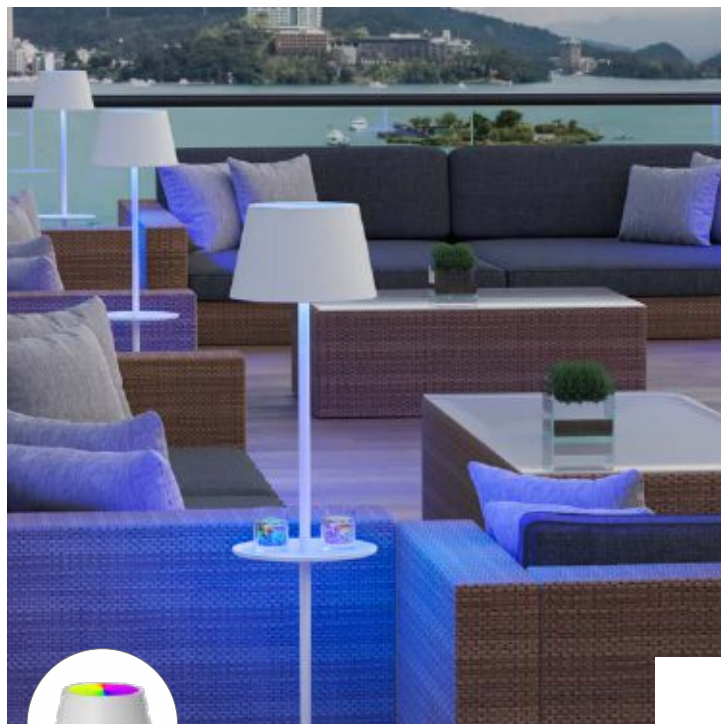

indoor & outdoor floor lamp, aluminum, dimmable, rechargeable cordless lithium technology, total luminous time max. 75 hr., 2 light settings, charging cable, 2,5 Watt, LED, 2700K & 3000K, 247lm, IP65, H 120 cm, Ø 9 cm, base: Ø 19 cm

indoor & outdoor floor lamp, aluminum, dimmable, rechargeable cordless lithium technology, total luminous time max. 78 hr., 3 light settings (2700K & 3000K & 4000K), 7 RGB col., 10 Watt, LED, 1000lm, IP65, charging station, height-adjustable, movable table (max. 2,5 kg load), H 77/113/150 cm, Ø 35 cm