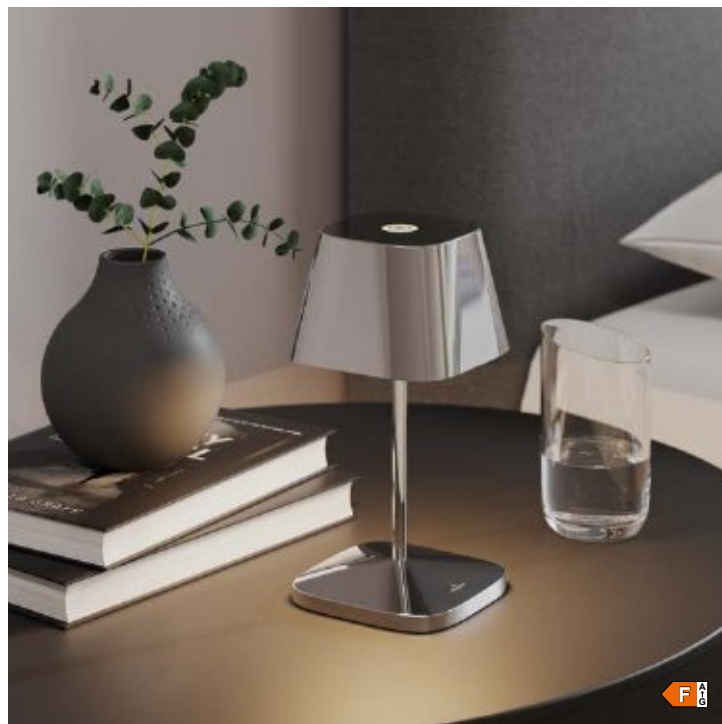

indoor & outdoor table lamp, aluminum, dimmable, rechargeable cordless lithium technology, total luminous time max. 79 hr., 2 light settings (2700K & 3000K), charging station, 2,2 Watt, LED, 250lm, IP65, H 20 cm, W 10 cm, D 10 cm

indoor & outdoor table lamp, aluminum, dimmable, rechargeable cordless lithium technology, total luminous time max. 79 hr., 2 light settings (2700K & 3000K), charging station, 2,2 Watt, LED, 250lm, IP65, H 20 cm, W 10 cm, D 10 cm