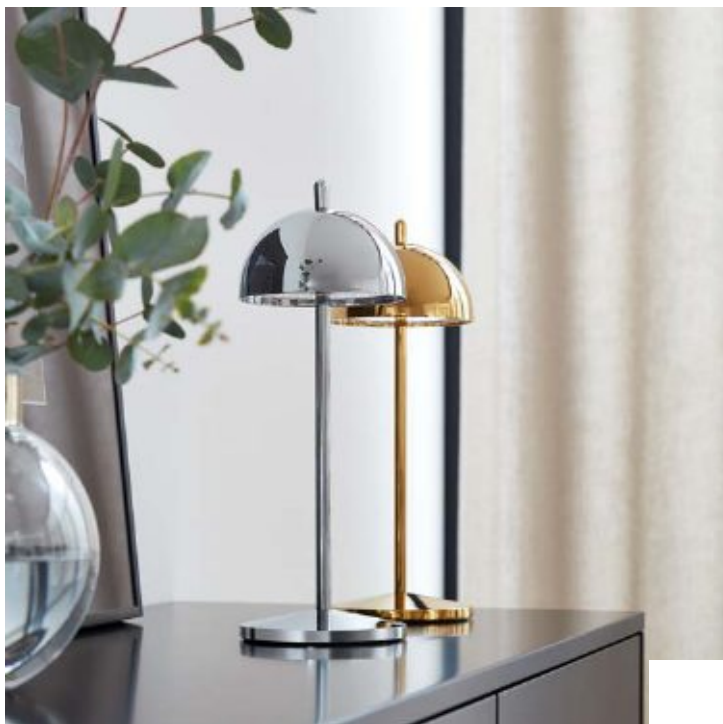

indoor & outdoor table lamp, aluminum, dimmable, rechargeable cordless lithium technology, total luminous time max. 88 hr., colour temperature 3000K, charging station, 2,2 Watt, LED, 167lm, IP54, H 38 cm, Ø 13 cm

indoor & outdoor table lamp, aluminum, dimmable, rechargeable cordless lithium technology, total luminous time max. 78 hr., light settings continuously adjustable (2700K-4000K), magnetic charging cable, 3,5 Watt, LED, 343lm, IP65, H 30 cm, Ø 11 cm

indoor & outdoor table lamp, aluminum, dimmable, rechargeable cordless lithium technology, total luminous time max. 78 hr., colour temperature 3000K, charging cable, 2,2 Watt, LED, 210lm, IP65, H 30 cm | H 50 cm, W 15 cm, D 15 cm